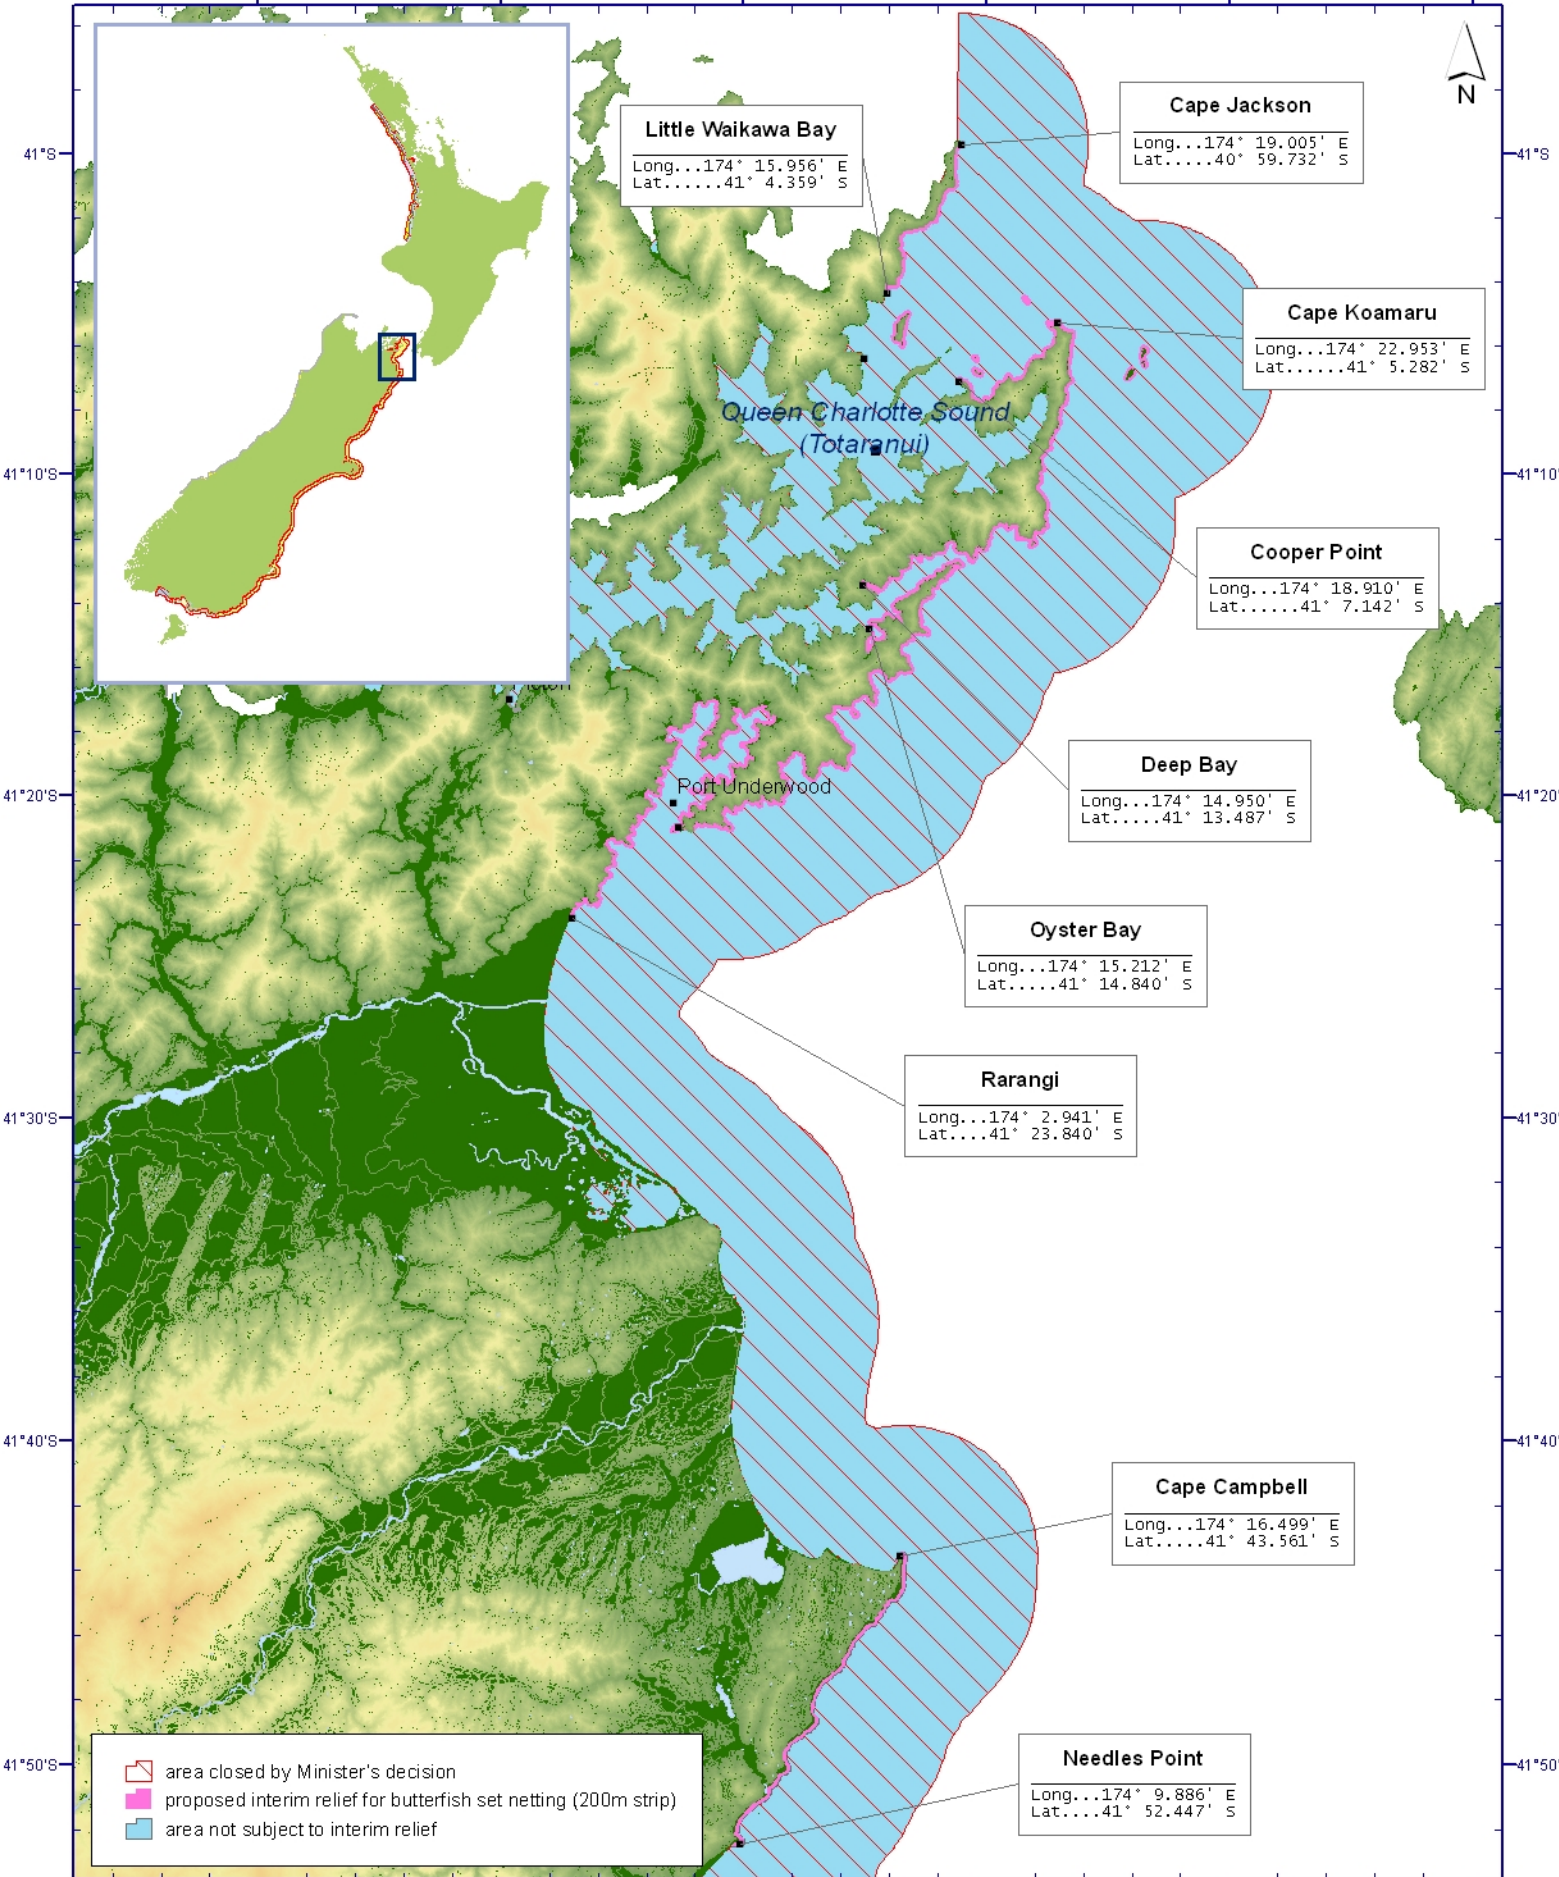

Map C - Hector's dolphin ECSI Minister's decision and interim relief for butterfish set netting

173°50'E 174°E 174°10'E 174°20'E 174°30'E 174°40'E

Map Projection: Mercator

© New Zealand Seafood Industry Council, Ltd 2008